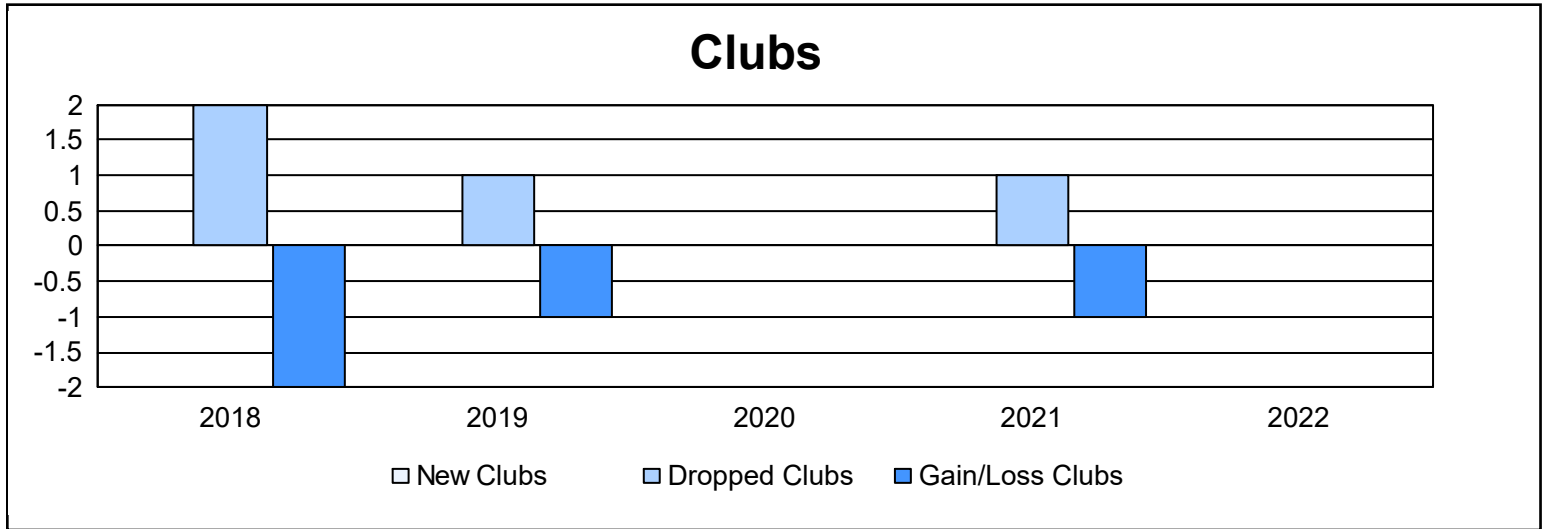

Year	New Clubs	Dropped Clubs	Gain/ Loss Clubs	New Members	Charter Members	Reinstate Members	Transfer Members	Total Member Added	Total Members Dropped	Gain/ Loss Members
2017-2018	0	2	-2	45	2	23	2	72	135	-63
2018-2019	0	1	-1	47	0	3	1	51	71	-20
2019-2020	0	0	0	25	0	5	2	32	89	-57
2020-2021	0	1	-1	16	0	2	0	18	97	-79
2021-2022	0	0	0	27	0	3	2	32	98	-66
<b>Average</b>	<b>0</b>	<b>1</b>	<b>-1</b>	<b>32</b>	<b>0</b>	<b>7</b>	<b>1</b>	<b>41</b>	<b>98</b>	<b>-57</b>

### Membership Composition June 2022 Cumulative