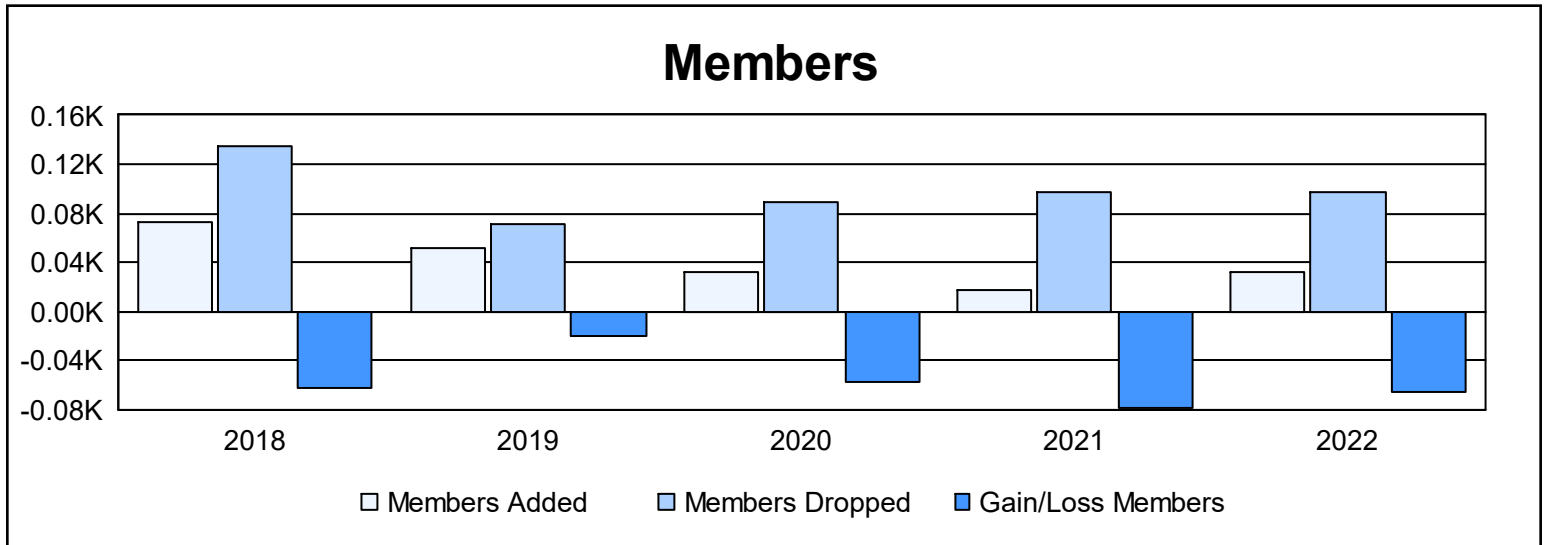

Year	New Clubs	Dropped Clubs	Gain/ Loss Clubs	New Members	Charter Members	Reinstate Members	Transfer Members	Total Member Added	Total Members Dropped	Gain/ Loss Members
2017-2018	0	2	-2	45	2	23	2	72	135	-63
2018-2019	0	1	-1	47	0	3	1	51	71	-20
2019-2020	0	0	0	25	0	5	2	32	89	-57
2020-2021	0	1	-1	16	0	2	0	18	97	-79
2021-2022	0	0	0	27	0	3	2	32	98	-66
<b>Average</b>	<b>0</b>	<b>1</b>	<b>-1</b>	<b>32</b>	<b>0</b>	<b>7</b>	<b>1</b>	<b>41</b>	<b>98</b>	<b>-57</b>

### Membership Composition June 2022 Cumulative