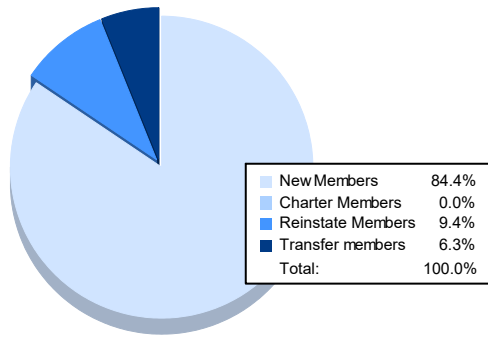

Year	New Clubs	Dropped Clubs	Gain/ Loss Clubs	New Members	Charter Members	Reinstate Members	Transfer Members	Total Member Added	Total Members Dropped	Gain/ Loss Members
2017-2018	0	2	-2	45	2	23	2	72	135	-63
2018-2019	0	1	-1	47	0	3	1	51	71	-20
2019-2020	0	0	0	25	0	5	2	32	89	-57
2020-2021	0	1	-1	16	0	2	0	18	97	-79
2021-2022	0	0	0	27	0	3	2	32	98	-66
<b>Average</b>	<b>0</b>	<b>1</b>	<b>-1</b>	<b>32</b>	<b>0</b>	<b>7</b>	<b>1</b>	<b>41</b>	<b>98</b>	<b>-57</b>

### Membership Composition June 2022 Cumulative